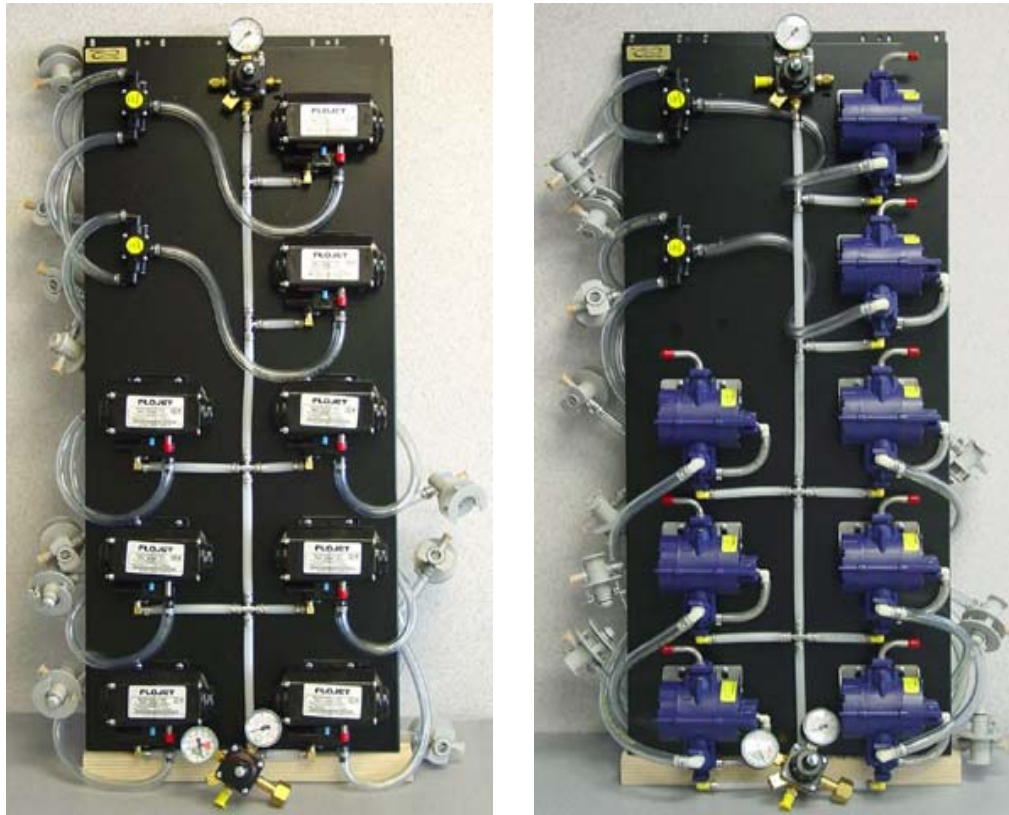

BEVCORE Pre-assembled Pump Boards

Eight (8) flavor pump panels shown. Six (6) and ten (10) pump panels are available (see below).

Pre-assembly includes: BIB Pumps, secondary CO₂ regulator, black panel, QCD bag connectors, BIB fittings, tubing, and clamps (primary regulator included in a separate box).

- Pre-assembled, labor saving - reducing system installation time
- Provides neat uniform installation – reduces service costs
- Mount to BIB rack or wall mount

Description	Liquibox QCD BEVCORE P/N	Rapak QCD BEVCORE P/N
Kit Pump Board 6 Product Shurflo	1030017	1037097
Kit Pump Board 8 Product Shurflo	1030018	1035264
Kit Pump Board 10 Product Shurflo	1030019	1037098
Kit Pump Board 6 Product Flojet	1030020	1032421
Kit Pump Board 8 Product Flojet	1030021	1032335
Kit Pump Board 10 Product Flojet	1030022	1032422

BEVCORE Pre-assembled Pump Boards w/ Change Over Valves

Eight (8) flavor pump panels shown. Six (6) pump panels are available (see below).

Pre-assembly includes: BIB Pumps, secondary CO₂ regulator, black panel, QCD bag connectors, two change over valves, BIB fittings, tubing, and clamps (primary regulator included in a separate box).

BEVCORE Pre-assembled Pump Boards - Coke

Eight (8) flavor pump panels shown. Six (6) and ten (10) pump panels are available (see below).

Pre-assembly includes: BIB Pumps, secondary CO₂ regulator, black panel, QCD bag connectors, BIB fittings, tubing, and clamps (primary regulator included in a separate box).