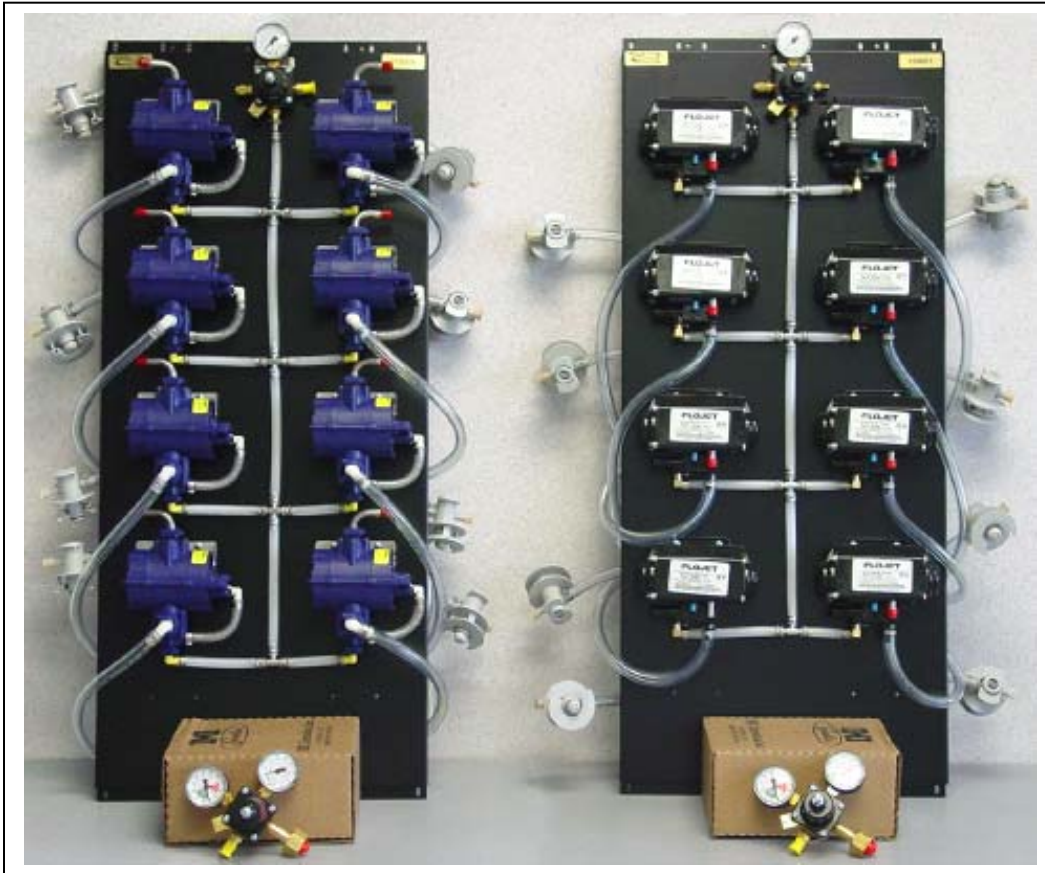

BEVCORE Pre-assembled Pump Boards

Eight (8) flavor pump panels shown. Six (6) and ten (10) pump panels are available (see below).

Pre-assembly includes: BIB Pumps, secondary CO₂ regulator, black panel, QCD bag connectors, BIB fittings, tubing, and clamps (primary regulator included in a separate box).

- Pre-assembled, labor saving - reducing system installation time
- Provides neat uniform installation – reduces service costs
- Mount to BIB rack or wall mount

Description	Liquibox QCD BEVCORE P/N	Rapak QCD BEVCORE P/N
Kit Pump Board 6 Product Shurflo	1030017	1037097
Kit Pump Board 8 Product Shurflo	1030018	1035264
Kit Pump Board 10 Product Shurflo	1030019	1037098
Kit Pump Board 6 Product Flojet	1030020	1032421
Kit Pump Board 8 Product Flojet	1030021	1032335
Kit Pump Board 10 Product Flojet	1030022	1032422

BEVCORE Pre-assembled Pump Boards w/ Change Over Valves

Eight (8) flavor pump panels shown. Six (6) pump panels are available (see below).

Pre-assembly includes: BIB Pumps, secondary CO₂ regulator, black panel, QCD bag connectors, two change over valves, BIB fittings, tubing, and clamps (primary regulator included in a separate box).

BEVCORE Pre-assembled Pump Boards w/ Change Over Valves - Coke

Eight (8) flavor pump panels shown. Six (6) pump panels are available (see below).

Pre-assembly includes: BIB Pumps, secondary CO₂ regulator, black panel, QCD bag connectors, Two change over valves, BIB fittings, tubing, and clamps (primary regulator included in a separate box).